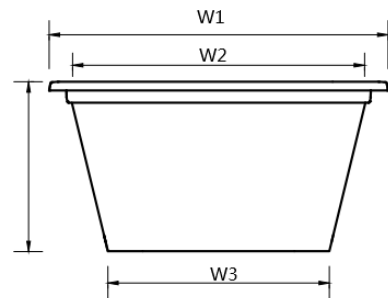

Technical Specification Bucket Rect 225gr

Dimension:

1. L1: 117mm
2. L2: 107.8mm
3. L3: 89.8mm
4. W1: 80.7mm
5. W2: 72.3mm
6. W3: 54mm
7. H: 57.1mm

Weight: 11.9g
Volume: 250g