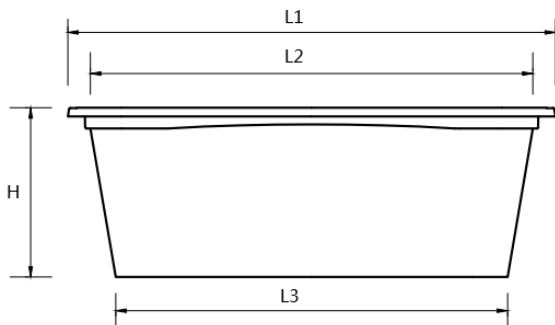

Technical Specification Bucket Rect 225gr

Dimension:

1. L1: 117mm
2. L2: 107.8mm
3. L3: 89.8mm
4. W1: 80.7mm
5. W2: 72.3mm
6. W3: 54mm
7. H: 57.1mm

Weight: 11.9g
Volume: 250g